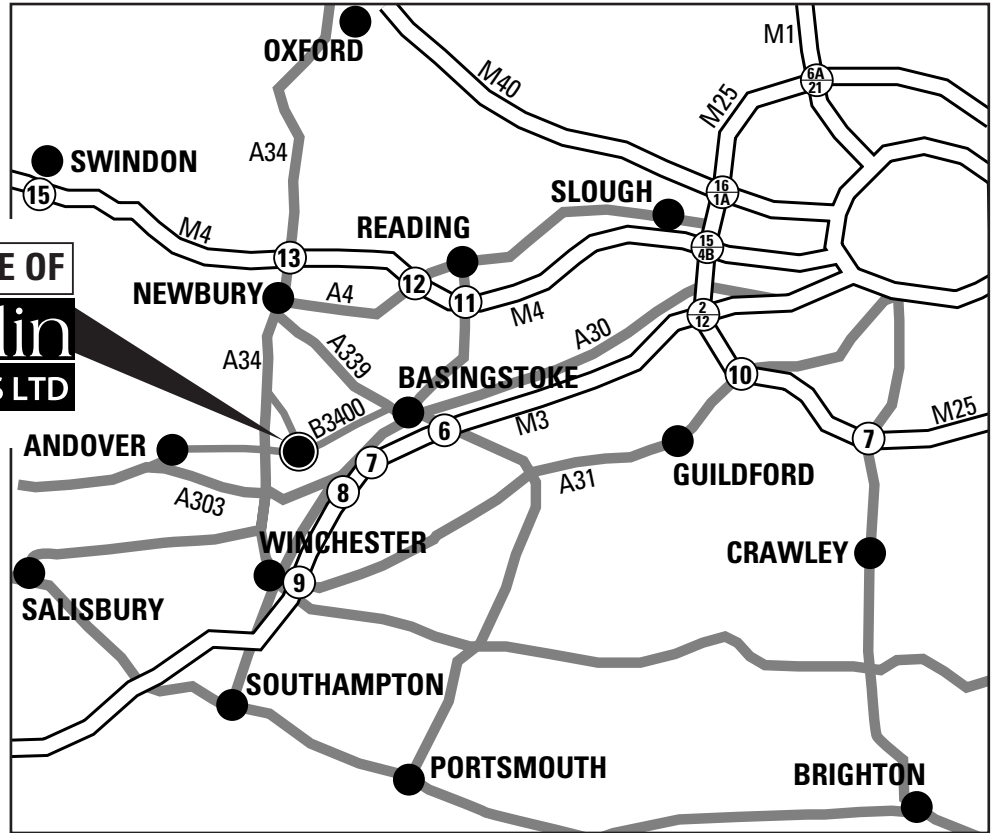

DIRECTIONS:

Whitchurch can be easily accessed from any direction as it is bordered by two motorways (M3 & M4) and several major A-roads. It also has a rail station just a few hundred yards from our location.

The focal centre of Whitchurch is its small Square (marked by a mini-roundabout). Since the town is quite small, and all the main roads lead to the centre, it is easy to find The Square.

From The Square head north up Newbury Hill towards Newbury. At the crest of the hill turn left into Station Road. Follow the road round to the left and turn right into Ardglan Road.