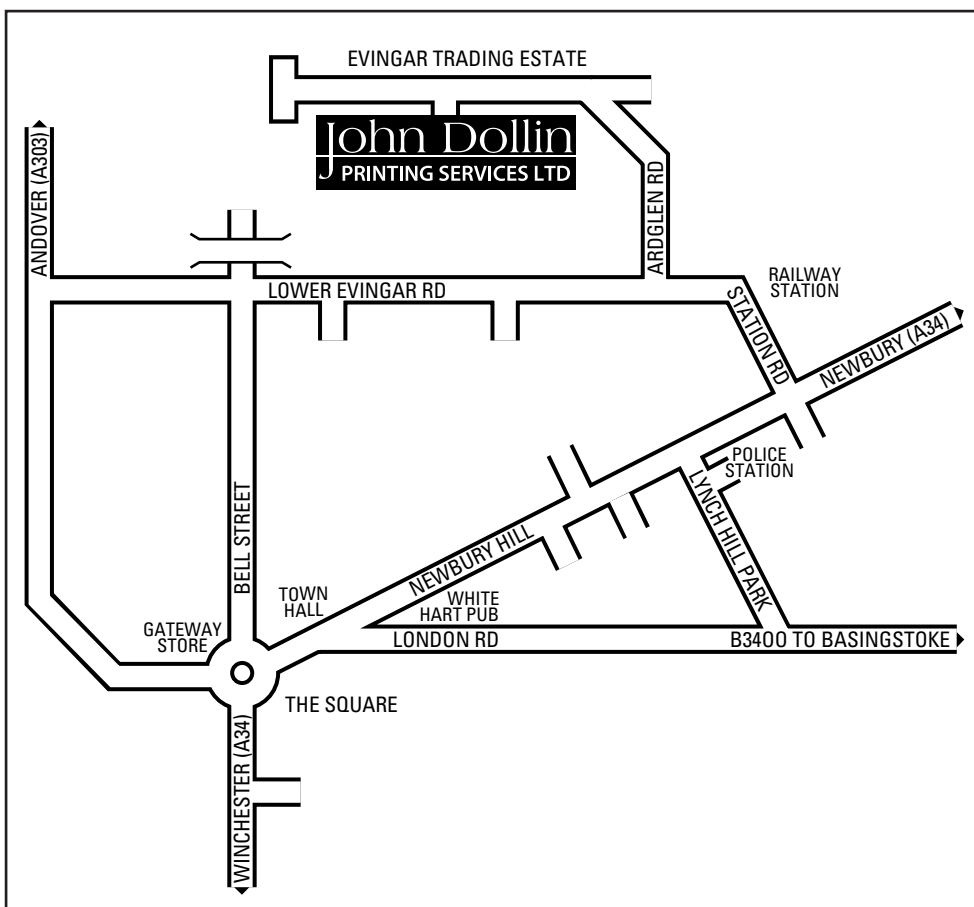

DIRECTIONS:

Whitchurch can be easily accessed from any direction as it is bordered by two motorways (M3 & M4) and several major A-roads. It also has a rail station just a few hundred yards from our location.

The focal centre of Whitchurch is its small Square (marked by a mini-roundabout). Since the town is quite small, and all the main roads lead to the centre, it is easy to find The Square.

From The Square head north up Newbury Hill towards Newbury. At the crest of the hill turn left into Station Road. Follow the road round to the left and turn right into Ardglan Road.